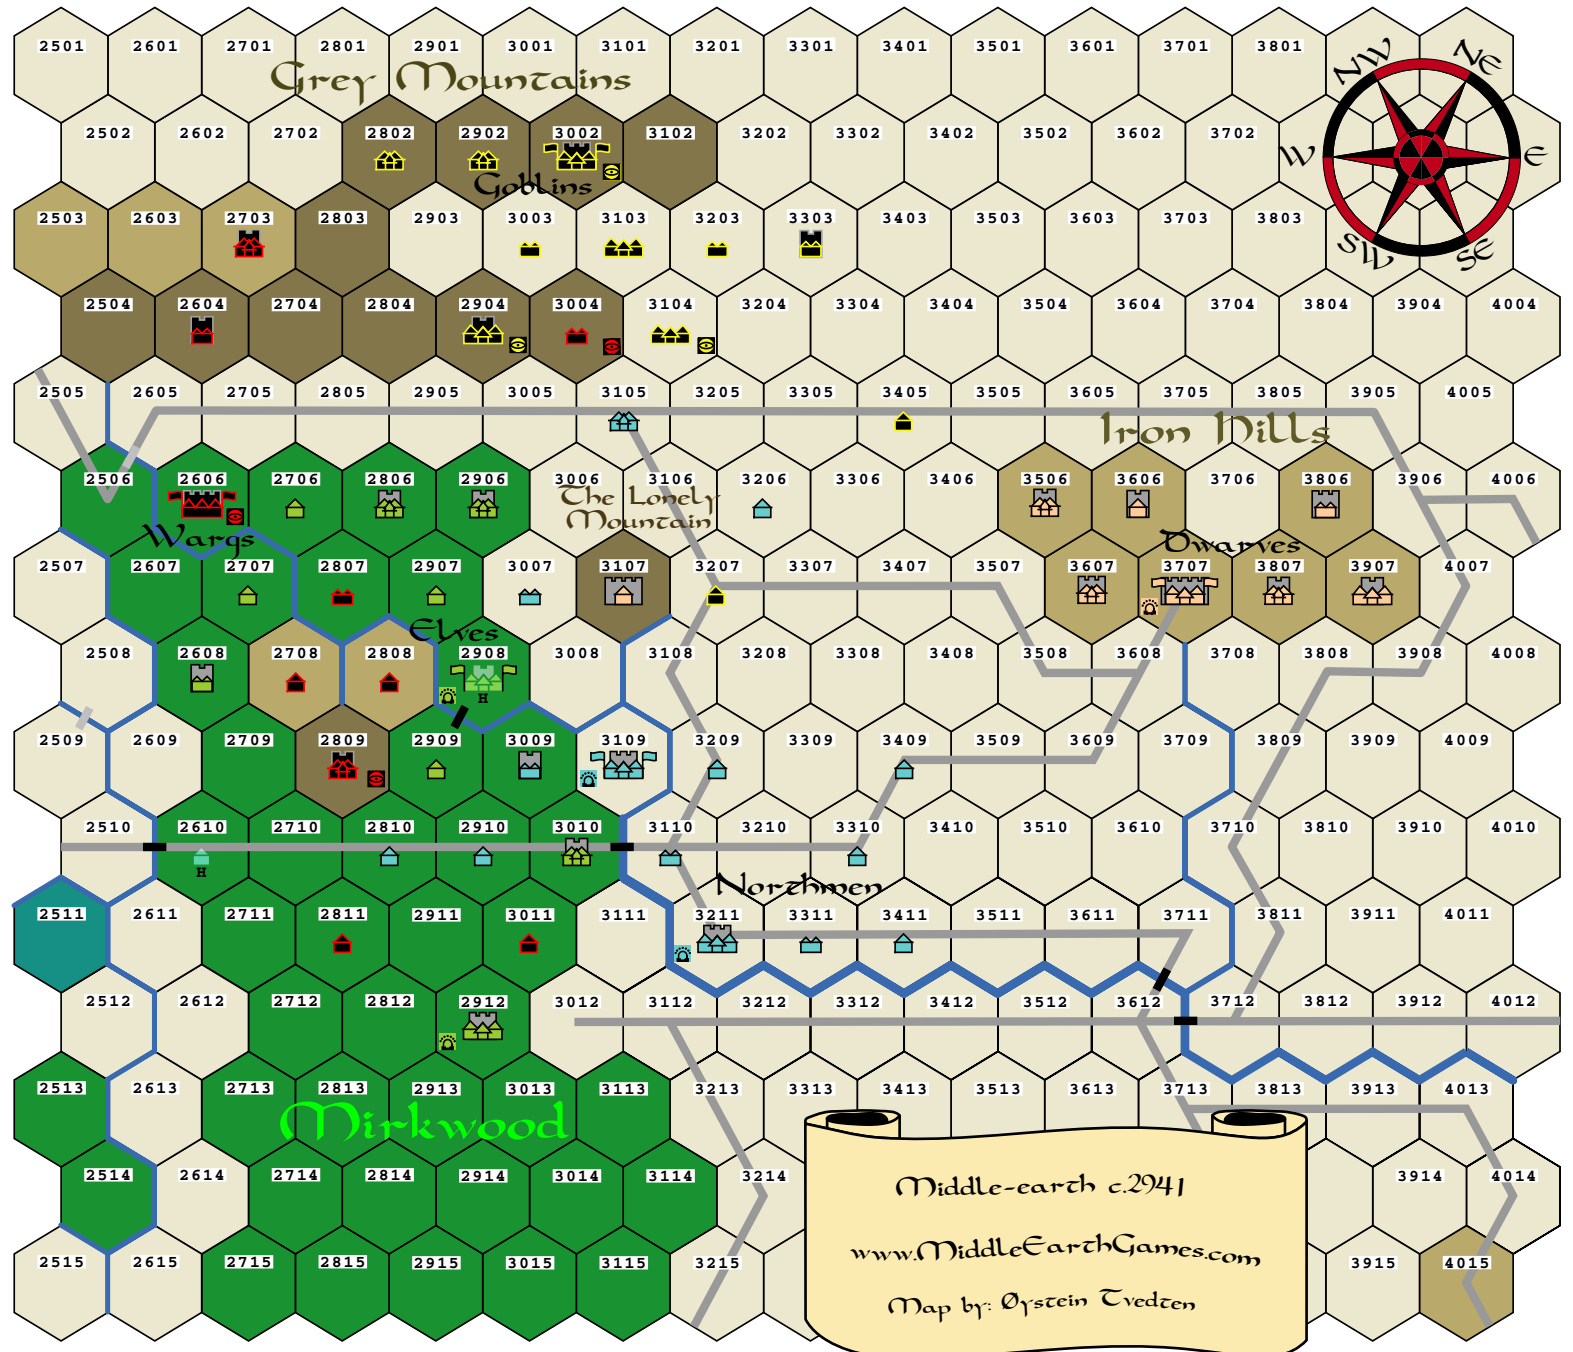

The Battle of the Five Armies

Legend

			Tower
			Fort
Plain	Rough		Castle
			Keep
Forest	Mountain		Citadel
			Camp
Swamp			Village
	Ford		Town
	Bridge		Major Town
	Major River		City
	Minor River		Hidden Pop Centre
	Road		Capital

	Free People		Dark Servants
	Elves		Goblins
	Norzhmen		Warg Riders
	Dwarves		

Middle-earth c.2941
www.MiddleEarthGames.com
 Map by: Øystein Tvedten